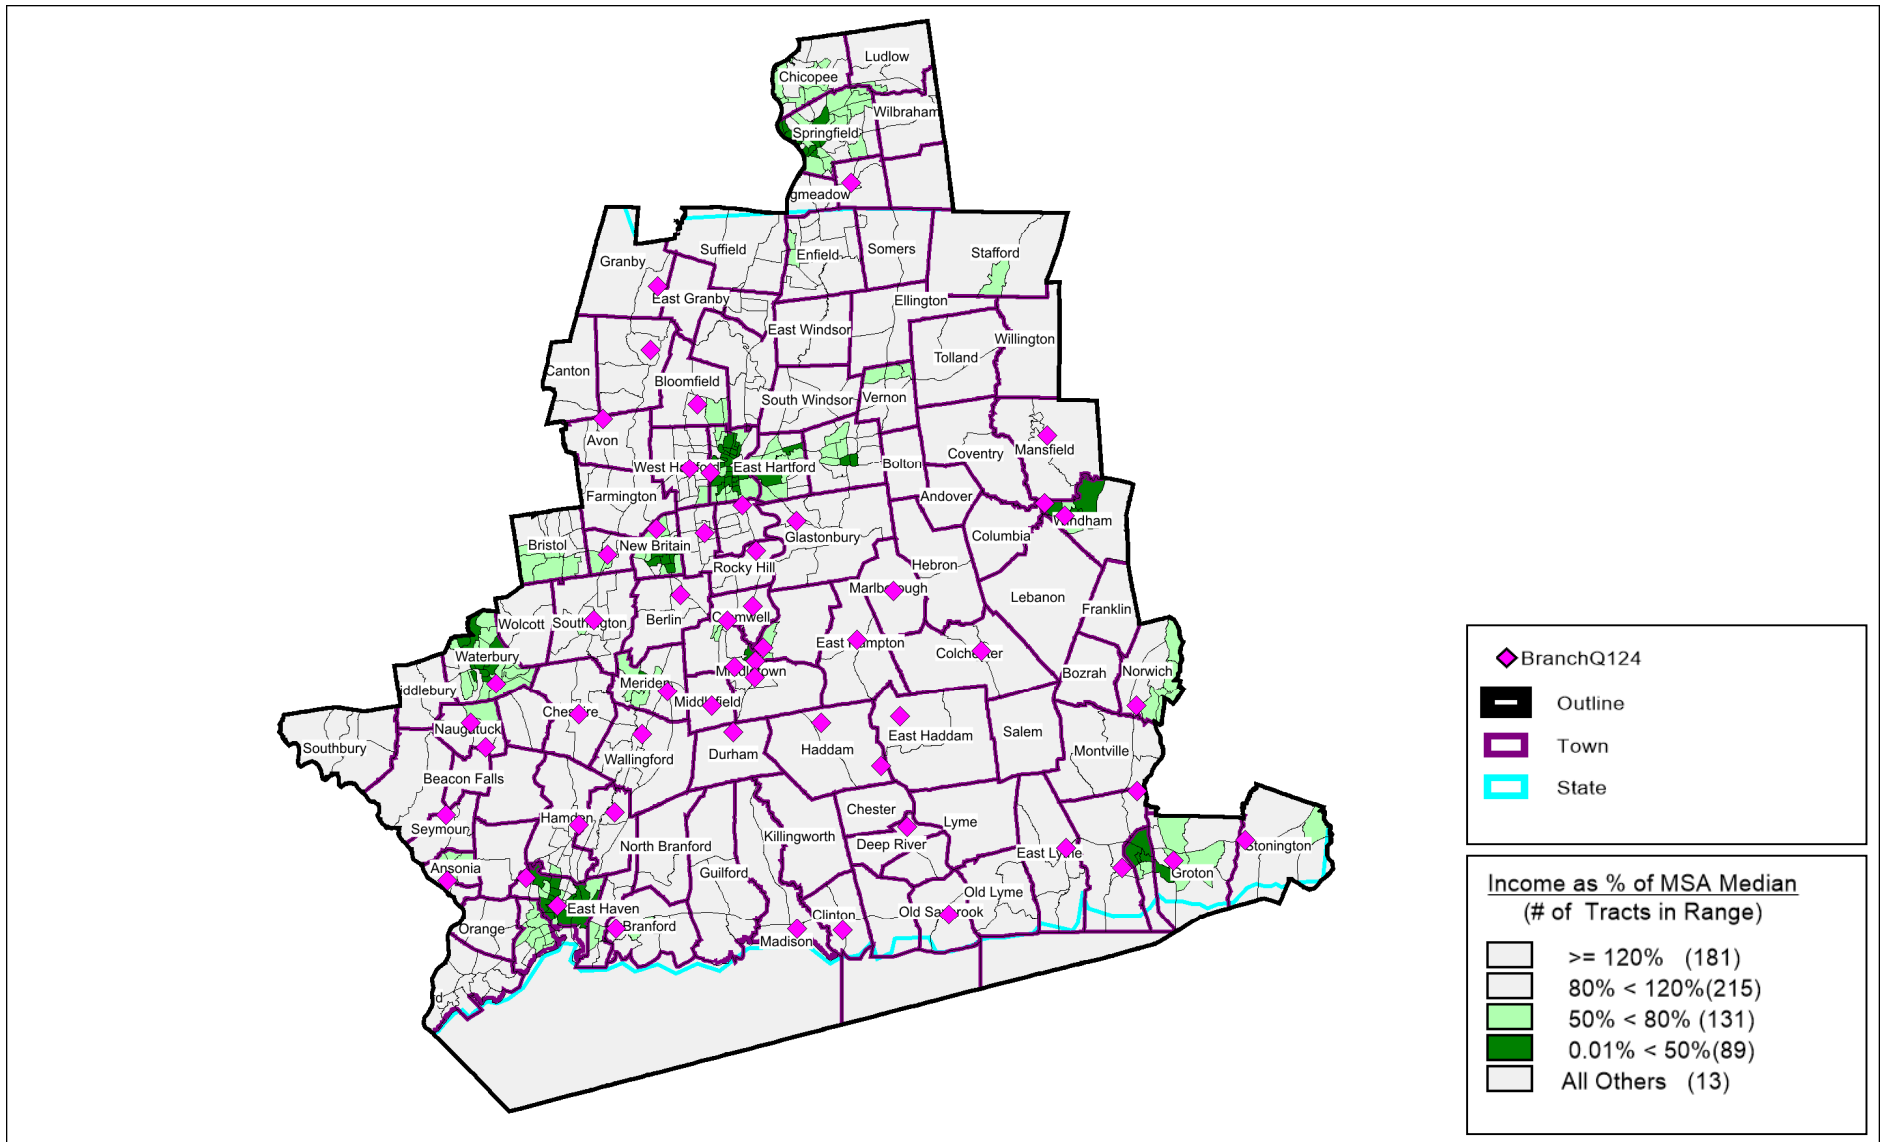

Combined - CRA Assessment Area\* 4/1/2024

\*Map is run on 2023 Census Tract information data due to lack of availability of 2024 data. Map will be updated upon release of 2024 data.

State	MSA	MSA Name	County Code	Planning Region	Census Tract	Town	Income as % of MSA Median*
CT	25540	Hartford-West Hartford-East Hartford, CT MSA	110	Capitol PR	4001.01 ()	Berlin	0
CT	25540	Hartford-West Hartford-East Hartford, CT MSA	110	Capitol PR	4001.02 ()	Berlin	0
CT	25540	Hartford-West Hartford-East Hartford, CT MSA	110	Capitol PR	4002.00 ()	Berlin	0
CT	25540	Hartford-West Hartford-East Hartford, CT MSA	110	Capitol PR	4003.00 ()	Berlin	0
CT	25540	Hartford-West Hartford-East Hartford, CT MSA	110	Capitol PR	4153.00 ()	New Britain	0
CT	25540	Hartford-West Hartford-East Hartford, CT MSA	110	Capitol PR	4154.00 ()	New Britain	0
CT	25540	Hartford-West Hartford-East Hartford, CT MSA	110	Capitol PR	4155.00 ()	New Britain	0
CT	25540	Hartford-West Hartford-East Hartford, CT MSA	110	Capitol PR	4156.00 ()	New Britain	0
CT	25540	Hartford-West Hartford-East Hartford, CT MSA	110	Capitol PR	4157.00 ()	New Britain	0
CT	25540	Hartford-West Hartford-East Hartford, CT MSA	110	Capitol PR	4158.00 ()	New Britain	0
CT	25540	Hartford-West Hartford-East Hartford, CT MSA	110	Capitol PR	4159.00 ()	New Britain	0
CT	25540	Hartford-West Hartford-East Hartford, CT MSA	110	Capitol PR	4160.00 ()	New Britain	0
CT	25540	Hartford-West Hartford-East Hartford, CT MSA	110	Capitol PR	4161.00 ()	New Britain	0
CT	25540	Hartford-West Hartford-East Hartford, CT MSA	110	Capitol PR	4162.00 ()	New Britain	0
CT	25540	Hartford-West Hartford-East Hartford, CT MSA	110	Capitol PR	4163.00 ()	New Britain	0
CT	25540	Hartford-West Hartford-East Hartford, CT MSA	110	Capitol PR	4164.00 ()	New Britain	0
CT	25540	Hartford-West Hartford-East Hartford, CT MSA	110	Capitol PR	4165.00 ()	New Britain	0
CT	25540	Hartford-West Hartford-East Hartford, CT MSA	110	Capitol PR	4166.00 ()	New Britain	0
CT	25540	Hartford-West Hartford-East Hartford, CT MSA	110	Capitol PR	4167.00 ()	New Britain	0
CT	25540	Hartford-West Hartford-East Hartford, CT MSA	110	Capitol PR	4168.00 ()	New Britain	0
CT	25540	Hartford-West Hartford-East Hartford, CT MSA	110	Capitol PR	4171.00 ()	New Britain	0
CT	25540	Hartford-West Hartford-East Hartford, CT MSA	110	Capitol PR	4172.00 ()	New Britain	0
CT	25540	Hartford-West Hartford-East Hartford, CT MSA	110	Capitol PR	4173.00 ()	New Britain	0
CT	25540	Hartford-West Hartford-East Hartford, CT MSA	110	Capitol PR	4174.00 ()	New Britain	0
CT	25540	Hartford-West Hartford-East Hartford, CT MSA	110	Capitol PR	4175.00 ()	New Britain	0
CT	25540	Hartford-West Hartford-East Hartford, CT MSA	110	Capitol PR	4204.00 ()	Plainville	0
CT	25540	Hartford-West Hartford-East Hartford, CT MSA	110	Capitol PR	4205.00 ()	Plainville	0
CT	25540	Hartford-West Hartford-East Hartford, CT MSA	110	Capitol PR	4206.01 ()	Plainville	0
CT	25540	Hartford-West Hartford-East Hartford, CT MSA	110	Capitol PR	4206.02 ()	Plainville	0